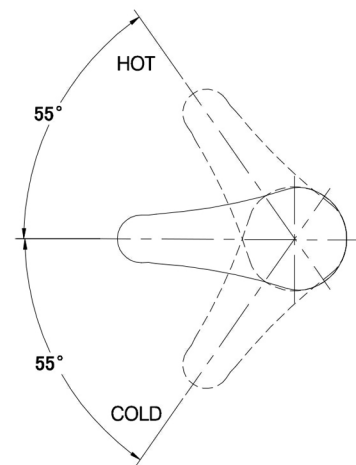

AMERICA'S NO.1 FAUCET BRAND

Specifications

DESCRIPTION

- Metal construction with a chrome finish
- G1/2 inlet connections
- Includes 400mm long flexible inlet hoses

OPERATION

- Lever style handle
- Pull-on / Push-off
- Temperature controlled through 110 degree arc of handle travel

FLOW

- Flowrate is 0.15L/s minimum under 0.3Mpa

CARTRIDGE

- Ceramic 40mm cartridge design
- Nonmetallic / nonferrous and ceramic material

STANDARD

- Designed to meet GB standard

WARRANTY

- 5 years limited warranty against leaks and drips

CALIXTON®

Single Mount Single-Handle Kitchen Faucet

Models:7869

NOTE:See reverse side for illustrated parts

NOTE:THIS FAUCET IS DESIGNED TO BE INSTALLED THRU 35mm MIN. DIA. HOLE

CRITICAL DIMENSION

(DO NOT SCALE)