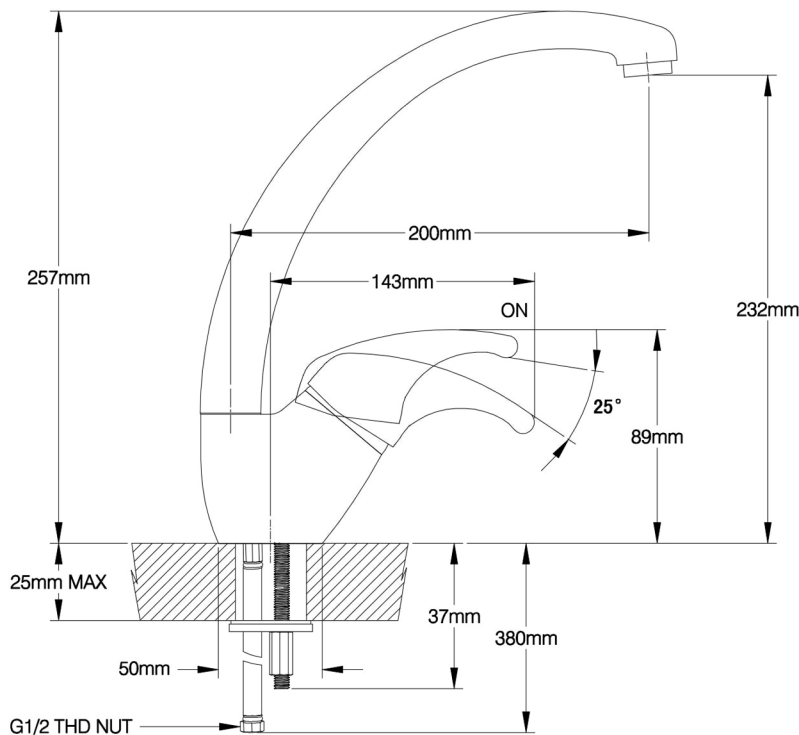

AMERICA'S NO.1 FAUCET BRAND

Specifications

DESCRIPTION

- Metal construction with a chrome finish
- G1/2 inlet connections
- Includes 400mm long flexible inlet hoses

OPERATION

- Lever style handle
- Pull-on / Push-off
- Temperature controlled through 110 degree arc of handle travel

FLOW

- Flowrate is 0.15L/s minimum under 0.3Mpa

CARTRIDGE

- Ceramic 40mm cartridge design
- Nonmetallic / nonferrous and ceramic material

STANDARD

- Designed to meet GB standard

WARRANTY

- 5 years limited warranty against leaks and drips

CALIXTON®

Single Mount Single-Handle Kitchen Faucet

Models:7869

NOTE:See reverse side for illustrated parts

NOTE:THIS FAUCET IS DESIGNED TO BE INSTALLED THRU 35mm MIN. DIA. HOLE

CRITICAL DIMENSION

(DO NOT SCALE)